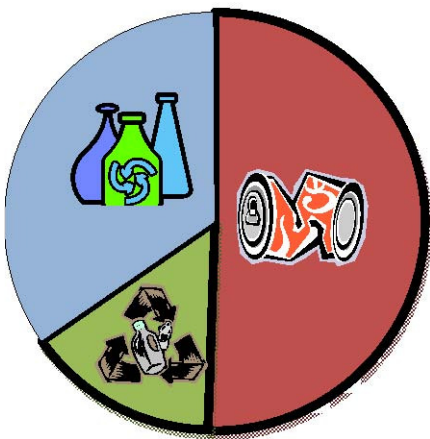

## Recycling Fact Sheet

Litter collected from Captain John Boats recycled by WDCS				
	Aluminum Cans	Plastic Bottles	Glass Bottles	Total
2007	2694	2354	480	5528
2008	2154	1442	671	4267

WDCS and Captain John Boats collect all the litter from their whale watching boats over the Summer season. Aluminum cans, glass bottles and plastic bottles are recycled.

### Key Messages

#### Recycling materials....

1. keeps waste out of our landfills
2. ensures that waste does not find its way into the environment
3. saves natural resources by re-using materials that have already been harvested
4. saves energy by re-using materials rather than using new raw materials

*Look at the table below to see how much energy would be wasted if we hadn't recycled each piece of litter!*

Recycling just one...	Could power your television for...
One Aluminum Can	3 hours
One Plastic Bottle	1.5 hours
One Glass Bottle	20 minutes